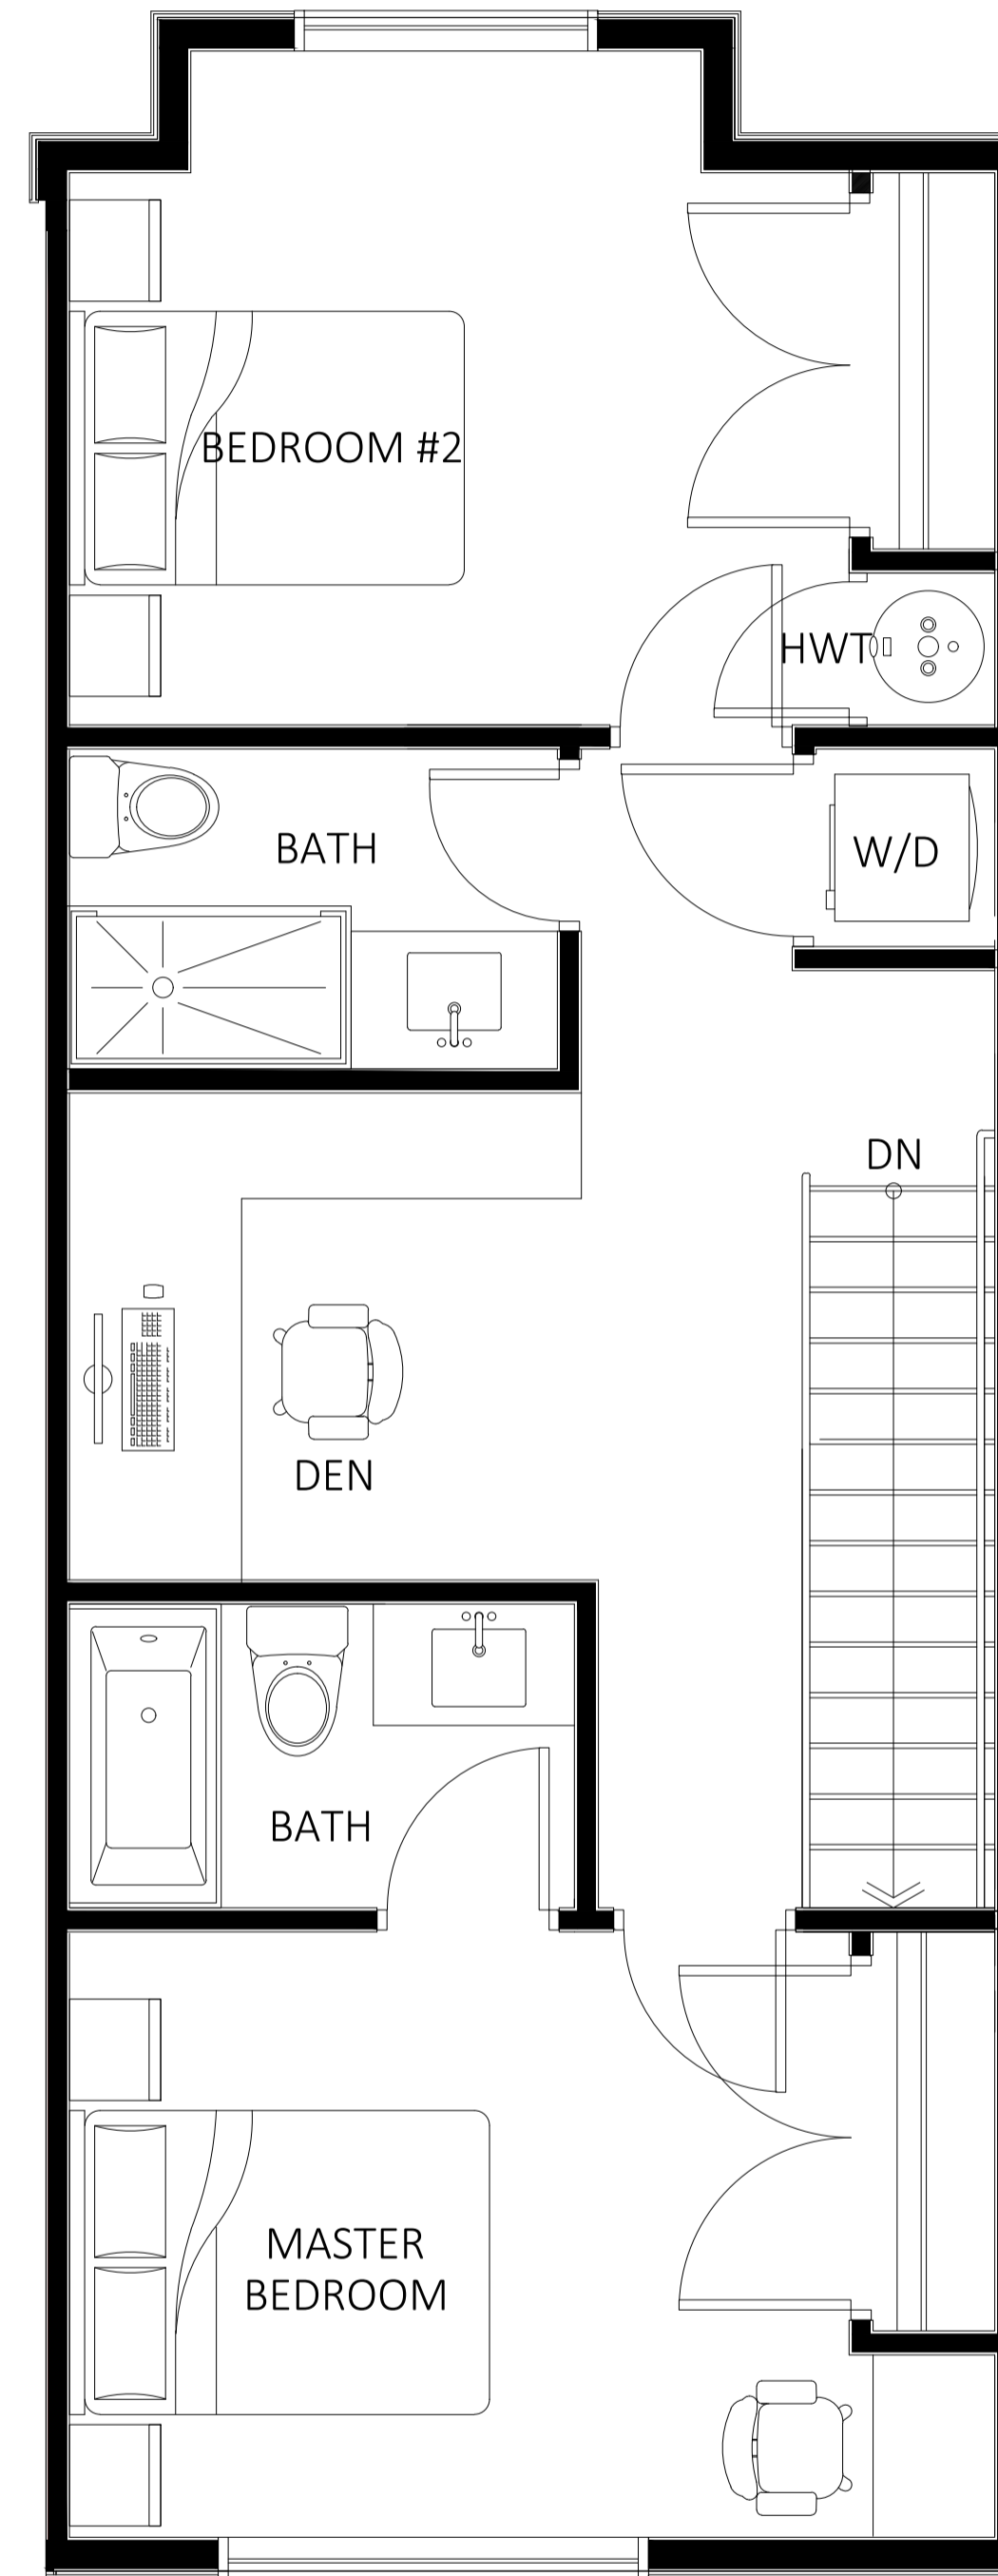

COURTYARD
ENTRY
LEVEL 1

B4

2 Bedrooms + Den
2.5 Bath

Living 1293 sq ft.
Outdoor 83-111 sq ft.
Total 1376-1404 sq ft.

Units 208, 209, 212,
215, 218 & 219

Key Plan

Key Plan